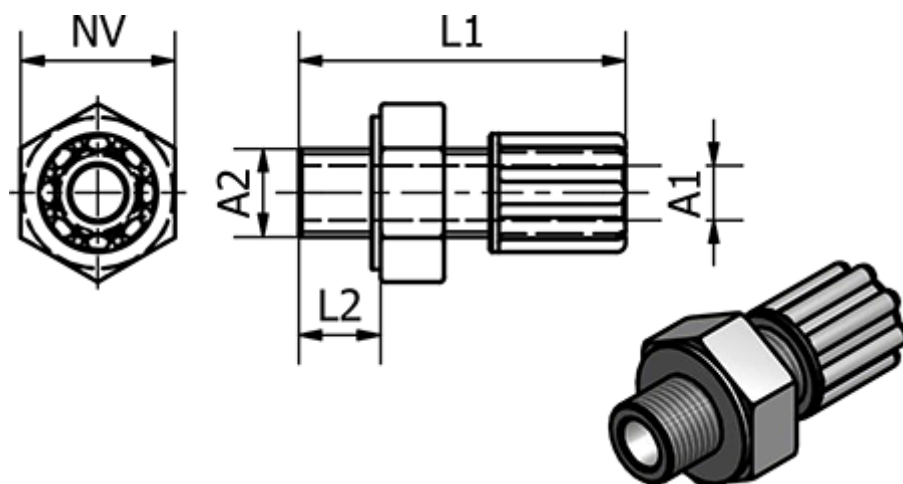

Data Sheet

Article number: 58612002

Description: Push-on 120.02, Ø6/8 - G 1/8"
Straight

Measures

Ext. Hose Diameter A1	= 6/8
L1	= 36
L2	= 8
NV	= 17
Thread A2	= G 1/8"